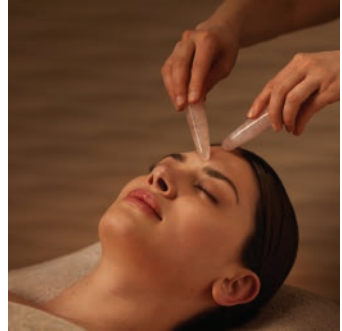

Payment will be taken in full for any treatments cancelled within 48 hours of the scheduled appointment.

WHAT TO WEAR

You may wish to wear your own bikini and briefs, or swim shorts/costumes.

Our therapists use draping techniques to respect your privacy.

SHOWER

A quick shower just before your treatment is relaxing and washes off any salts, minerals or chemicals that could clog pores when mixed with essential oils.

WHAT ABOUT MY VALUABLES?

Please avoid bringing valuables to The Spa.

Lockers are provided for your use but The Spa will not accept responsibility for any loss incurred. The lockers within our facilities take a £1 coin or trolley token.

PREGNANCIES or ANY CONTRA INDICATIONS

Please contact our spa receptionists for advice on treatments that are safe to enjoy during pregnancy. We cannot perform any spa treatments during pregnancies in their first trimester.

CHILD POLICY

The Spa is not suitable for children under 16 years of age and entry will not be permitted. Please contact the spa receptionists if you are aged between 16-18 years prior to booking your visit.

ROBE AND SLIPPER HIRE

The hire of robes, towels and slippers is often included within the price of a package which you book with us. We will also require a £5pp deposit on the day of your visit which is refunded to you upon our receipt back of these items at the end of your spa experience.